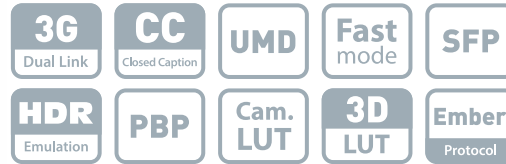

S-46P *New*

46" FHD Studio Wall Monitor with SFP Module & Ember+ Protocol

| | |
|----------------------|-----------------------------|
| Size | 46" |
| Resolution | 1920 x 1080 (16:9) |
| Pixel Pitch | 0.530(H) x 0.530(W) mm |
| Color Depth | 1.07B (R.G.B 10bit, Dither) |
| Viewing Angle (Typ.) | 178°(H) / 178°(V) |
| Luminance (Max.) | 450 cd/m ² |
| Contrast Ratio | 4000:1 |
| Display Area | 1018.08(H) x 572.67(V) mm |

| Input | |
|-------------|-------------------|
| 2 x BNC | SDI Input |
| 1 x DVI - D | DVI Input |
| 2 x SFP | In/Out (combined) |
| 1 x HDMI | HDMI Input |

| Output | |
|---------|------------|
| 2 x BNC | SDI Output |

| Input Signal | |
|--------------|--|
| 3G-SDI | 2.970Gb/s |
| HD-SDI | 1.485Gb/s |
| SD-SDI | 270Mb/s |
| DVI | VESA / IBM Modes |
| HDMI | 1080p(60/59.94/50/30/29.97/25/24/23.98) 1080i(60/59.94/50) / 720p(60/50) 480i(60) / 480p(60) / 576i(50) / 576p(50) |

Product Highlights

- 46", Full HD Resolution (1920x1080)
- HDR Emulation (PQ, HLG, SLog3)
- Ember+ Protocol (LAWO)
- TSL 3.1/5.0 Support
- Selectable Output via Internal Routing
- 2 x SFP In/Out
- Auto-Calibration
- Fast Mode
- Custom 3D-LUT Import (via USB)
- Closed Caption(CC-608/708, CC-KOR)
- Waveform / Vectorscope (High Resolution)
- PBP(Picture By Picture)
- Audio Level Meter
- Time Code Display
- UMD
- User Aspect
- Various Scan Modes