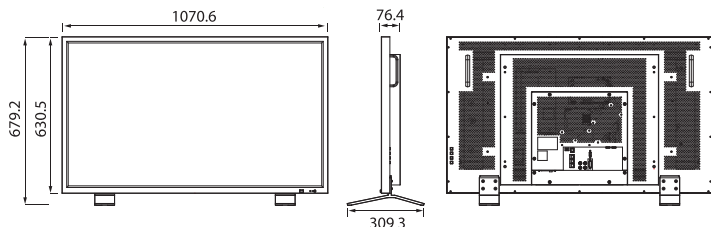

S-46P *New*

46" FHD Studio Wall Monitor with SFP Module & Ember+ Protocol

| | |
|----------------------|-----------------------------|
| Size | 46" |
| Resolution | 1920 x 1080 (16:9) |
| Pixel Pitch | 0.530(H) x 0.530(W) mm |
| Color Depth | 1.07B (R.G.B 10bit, Dither) |
| Viewing Angle (Typ.) | 178°(H) / 178°(V) |
| Luminance (Max.) | 450 cd/m ² |
| Contrast Ratio | 4000:1 |
| Display Area | 1018.08(H) x 572.67(V) mm |

Main Body Dimensions

Main Body 1070.6 x 630.5 x 76.4 (mm) / 42.15 x 24.82 x 3.00 (inch)
With Stand 1070.6 x 679.2 x 309.3 (mm) / 42.15 x 26.74 x 12.18 (inch)
Weight 26.8 Kg / 59.08lbs

Optional Accessories