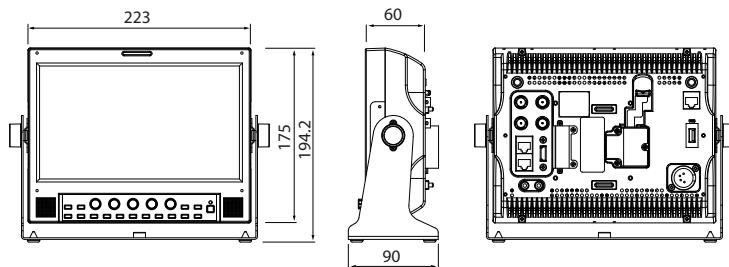

LUM-095G 9" 4K/UHD Multi-Purpose Monitor

Size	9"
Resolution	1920 x 1080 (16:9)
Pixel Pitch	0.1035 x 0.1035 mm
Color Depth	16.7M Colors(True 8bit)
Viewing Angle	178°(H) / 178°(V)
Luminance of white	400nits
Contrast	750:1
Display Area	198.72 x 111.78 mm

Audio In	Embedded Audio / Analog stereo (Phone Jack)
Audio Out	Internal Speaker(Mono) / Analog Stereo (Phone Jack)
Power	12V DC / 24V DC
Power Consumption (Approx.)	30 Watts(DC)/Max 2.6A
Included Accessories	AC Power Cord, DC Power Adaptor, Carry Handle, Table Stand, Camera mount

Main Body Dimensions

Main Body 223 x 175 x 60 (mm) / 8.78 x 6.89 x 2.36 (inch)
With Stand 260 x 194.2 x 90 (mm) / 10.24 x 7.65 x 3.54 (inch)
Weight 2.14Kg / 4.71lbs

Product Highlights

- 9" FHD Panel + 4K Interface
- 12G-SDI Single Link 4K/UHD
- 3G-SDI Quad-Link Square Division & 2-S.I. 4K/UHD
- HDR Emulation (PQ, HLG, S-Log3)
- Custom 3D LUT Import by USB Flash Drive
- Various Built-in Camera LUTs
- Waveform / Vectorscope
- 16ch Audio Level Meter
- Focus Assist
- Marker
- Timecode Display
- Dynamic UMD
- Blue/Mono Only
- Various Aspect
- Luma(Y') Zone Check
- Closed Caption (CC-608, CC-708)
- H Flip & V Flip (Auto & Manual)