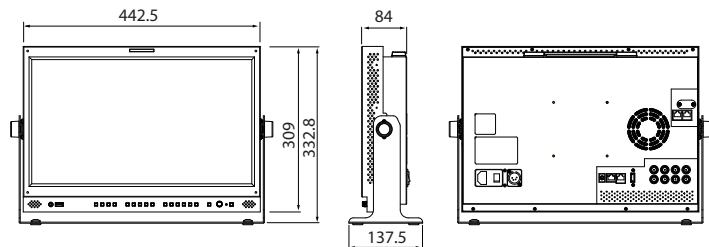

HDR
Emulation

HDMI
2.0

12G
SDI

3G
Quad Link

500
nits

Main Body Dimensions

Main Body 442.5 x 309 x 84 (mm) / 17.42 x 12.16 x 3.3 (inch)

With Stand 489.3 x 332.8 x 137.5 (mm) / 19.26 x 13.1 x 5.41 (inch)

Weight 6.52kg / 14.37lbs

Optional Accessories

Product Highlights

- 18.5" FHD Panel + 4K Interface
- HDR Emulation (PQ, HLG)
- 12G-SDI Single Link 4K/UHD
- 3G-SDI Quad-Link Square Division & 2-S.I. 4K/UHD
- Waveform / Vectorscope
- 16ch Audio Level Meter
- Focus Assist
- Marker
- Timecode Display
- UMD Display
- Blue/Mono Only
- Various Aspect
- Luma(Y) Zone Check
- Range Error
- Closed Caption (CC-608, CC-708)
- H/V Delay
- Tally