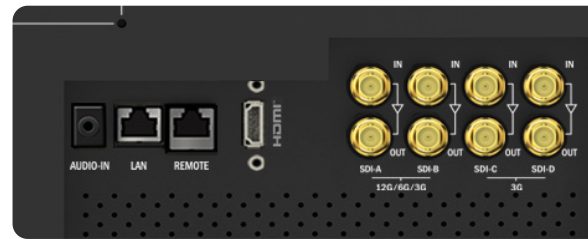

LUM-181G 18.5" 4K/UHD Ready HDR Emulation LCD Monitor

Size	18.5"
Resolution	1920 x 1080 (16:9)
Pixel Pitch	0.213(H) x 0.213(V) mm
Color Depth	16.7M Colors (True 8 bit)
Viewing Angle	178°(H)/178°(V)
Luminance of white	500nits
Contrast Ratio	1000:1
Display Area	408.96(H) x 230.04(V) mm

Input	
4 x BNC	12G/6G/3G/HD-SDI A/B, 3G/HD-SDI C/D Channel Input
1 x HDMI	HDMI(2.0) Input

Output	
4 x BNC	12G/6G/3G/HD-SDI A/B, 3G/HD-SDI C/D Channel (Active Through Out)

Input Signal	
12G-SDI	12Gb/s
6G-SDI	6Gb/s
3G-SDI	2.970Gb/s
HD-SDI	1.485Gb/s
HDMI	2160p(60)/1080p(60)/1080i(60)/720p(60)/480i(60)/480p(60)/576i(50)/576p(50)

Audio In	Embedded Audio / Analog Stereo (Phone Jack)
Audio Out	Internal Speaker(Stereo) / Analog Stereo(Phone Jack)
Power	DC 12V / 24V / AC 100~240V(50~60Hz)
Power Consumption (Approx.)	TBD
Included Accessories	AC Power Cord, Table Stand, Control Knob Cap, Carry Handle