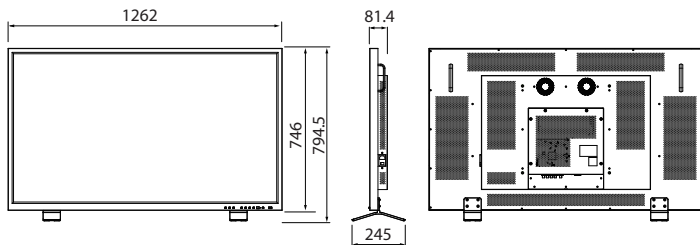

Main Body Dimensions

Main Body 1262 x 746 x 81.4(mm) / 49.68 x 29.37 x 3.2(inch)
With Stand 1262 x 794.5 x 245(mm) / 49.68 x 31.27 x 9.64(inch)
Weight 35.8kg / 78.92lbs

Product Highlights

- 54.6" True UHD Resolution (3840x2160)
- Max Luminance 700nits
- HDR Emulation (PQ, HLG, S-Log3)
- 12G-SDI Single Link 4K/UHD
- 3G-SDI Quad-Link Square Division & 2-S.I. 4K/UHD
- Waveform / Vectorscope
- Audio Level Meter
- Marker
- Timecode Display
- Closed Caption (CC-608, CC-708)
- IR Remote Control
- Ultra Slim Bezel

Size	54.6"
Resolution	3840x2160(16:9)
Pixel Pitch	0.315(H) x 0.315(V) mm
Color Depth	1.07B Colors
Viewing Angle	178°(H) / 178°(V)
Luminance of white	700nits
Contrast Ratio	1100:1
Display Area	1209.6(H) x 680.4(V) mm