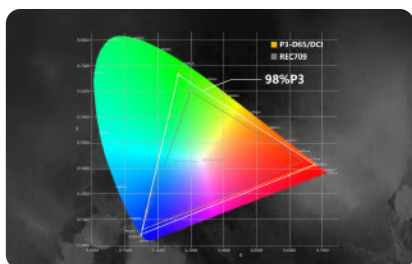

Guides

Wide Color Gamut

98% DCI-P3 Colour Gamut, Better color expression

Professional Monitor Functions

3D LUT/ New Peaking/RGB Waveform/Luma Waveform/Luma Histogram/Anamorphic

4K HDMI In/Out

Support 4K30p video signal input and output and backward compatible

New Peaking

New peaking algorithm to capture more focus

Wireframe Protection

Peakings no longer capture guide frames and grids

Customized Image Crop

Easily and clearly monitor the details of your images

Customized Peaking Range (Peaking Frame)

More intuitive More accurate

PRODUCT INTRODUCTION

Basic Parameters

Screen Size	5"
Color Gamut	98% P3
Resolution	1920x1080
Viewing Angle	178°H/178°V
Brightness	500nit
Dimension	136x72x18.3mm
Contrast Ratio	1000:1
Weight	150g
Color Depth	10bit(8+2FRC)
Material	PC
Power Input	7-24V
Maximum Power	7W