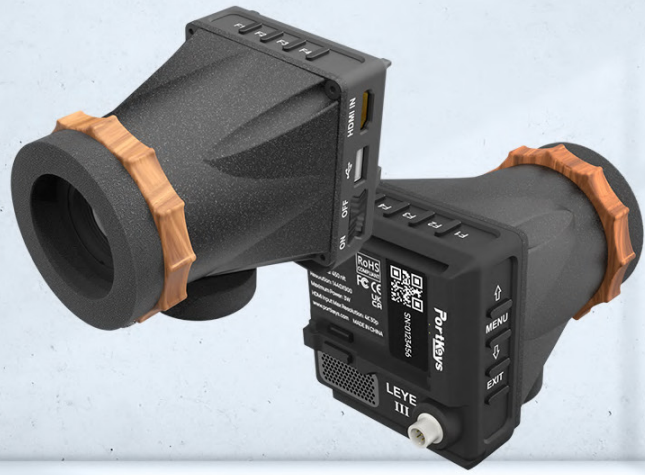

LEYE III

3D LUT

False Color

Underscan

Image Flip

Peaking Frame

Image Crop

Customized peaking range

New Peaking New Algorithm
More Intuitive More Accurate

Image crop

Easily and clearly monitor the
details of your images

Multiple power supply modes

Can be powered by Canon E6
battery or 4pin aviation connector

Basic Parameters

Dimension	114x70x78mm
HDMI	4K30p
Operating Power	3W
Weight	233g
USB-A	Upgrade Firmware / Load 3D LUT

Software Function

3D LUT	H/V Delay	False Color
Guides	Focus Assist	Check Field
Underscan	Osd Flip	Cross Hair
Image Flip	Histogram	Chroma
Audio Meters	Deformation	Image Crop
Grids	Luma Waveform	Tint
Zebra	Sharpness	Contrast
Image Brightness	Color Temperature	Battery Voltage Checking
Peaking Protection of Wireframe	Customized Peaking Range	
Waveform Optional Detect Data Before or After Loading 3D LUT		