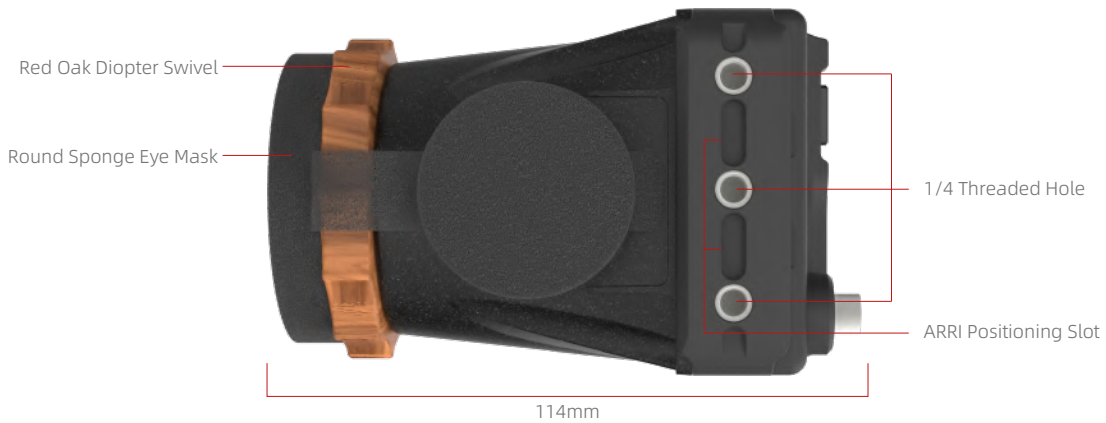

PRODUCT INTRODUCTION