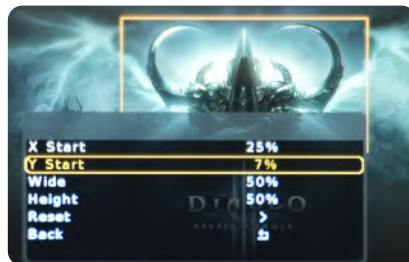

New Peaking New Algorithm
More Intuitive More Accurate

Image crop

Easily and clearly monitor the
details of your images

Multiple power supply modes

Can be powered by Canon E6
battery or 4pin aviation connector

Basic Parameters

Dimension	114x70x78mm
HDMI	4K30p
Operating Power	3W
Weight	233g
USB-A	Upgrade Firmware / Load 3D LUT

Software Function

3D LUT	H/V Delay	False Color
Guides	Focus Assist	Check Field
Underscan	Osd Flip	Cross Hair
Image Flip	Histogram	Chroma
Audio Meters	Deformation	Image Crop
Grids	Luma Waveform	Tint
Zebra	Sharpness	Contrast
Image Brightness	Color Temperature	Battery Voltage Checking
Peaking Protection of Wireframe	Customized Peaking Range	
Waveform Optional Detect Data Before or After Loading 3D LUT		