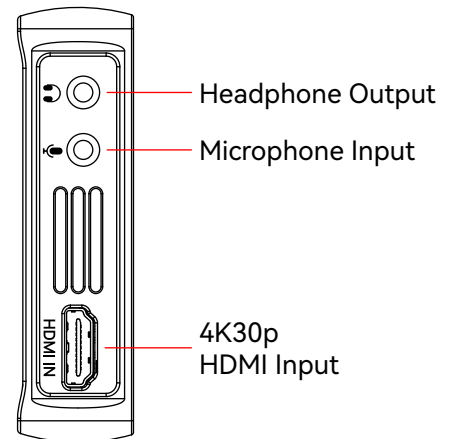

PL5

CAPTURE CARD MONITOR

5.4"

Basic Parameters		Input Interface	
Screen Size	5.4"	HDMI Input	4K30p
Color Gamut	85%NTSC	USB 2.0	Upgrade Firmware / Load 3D LUT
Resolution	1920X1152	USB 3.0(TYPE-C)	Supports 5V Power Supply
Dimension	135.1×82.5×22mm	Support Battery Model	SONY NP-F970/F960/F750/F550
Viewing Angle	178°H/178°V	3.5MM Microphone Connector	Microphone Input
Brightness	500nits		
Contrast Ratio	1000:1	Output Interface	
Color Depth	10bit(8+2 FRC)	HDMI Output	1080p60 (With optional embedded
Weight	154.5g		microphone audio output)
Material	ABS+PC	USB 3.0(TYPE-C)	Available for OBS, Live Streaming Software
Input Voltage	NP-F 7~24V	3.5MM Headphone Jack	Analogue Audio Output
Maximum Power	7W		Audio Outputs
Fan	Yes		
Operating System	MOVNORM OS	HDMI Input Signal	
		4096×2160p@23.97Hz,24Hz,25Hz,29.97Hz,30Hz	
		3840×2160p@23.97Hz,24Hz,25Hz,29.97Hz,30Hz	
3D LUT	RGB Waveform	1920×1080p@23.97Hz,24Hz,25Hz,29.97Hz,30Hz,50Hz,59.94Hz,60Hz	
Luma Waveform	Luma Histogram	1920×1080psf@23.97Hz,24Hz,25Hz,29.97Hz,30Hz	
Peaking	False Color	1920×1080i@50Hz,59.94Hz,60Hz	
Grids	Guides	1280×720p@50Hz,59.94Hz,60Hz	
Cross Hair	Check Field	720×576p@50Hz	
Backlight	Brightness	720×576i@50Hz	
Contrast	Chroma	720×480p@50Hz,59.94Hz,60Hz	
Sharpness	Tint	720×480i@50Hz,59.94Hz,60Hz	
Color Temperature	Display Flip Mode		
Osd Flip Mode	H Flip	Output Signal	
V Flip	Function Setting	HDMI OUT 1920×1080p60	
Battery Power Display	Anamorphic	TYPE-C OUT 1920×1080p60	
Live Mode	Gesture Amplification		
Vertical Extension	Zebra	TYPE-C Video Output Format	
Rectangle Crop	Audio Meters	1920×1080p60	
Image Capture	HDR(HLG)	YUY2、MJPEG	
Image Overlay	Color Grader		
Manual Setting of Colour Temperature			

Product Specification

NP-F Battery Plate

Upgrade Firmware / Load 3D LUT