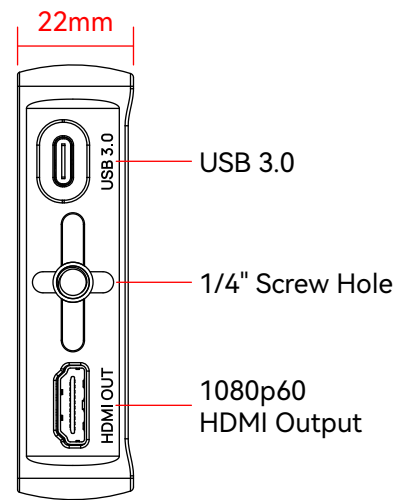

Product Specification

NP-F Battery Plate