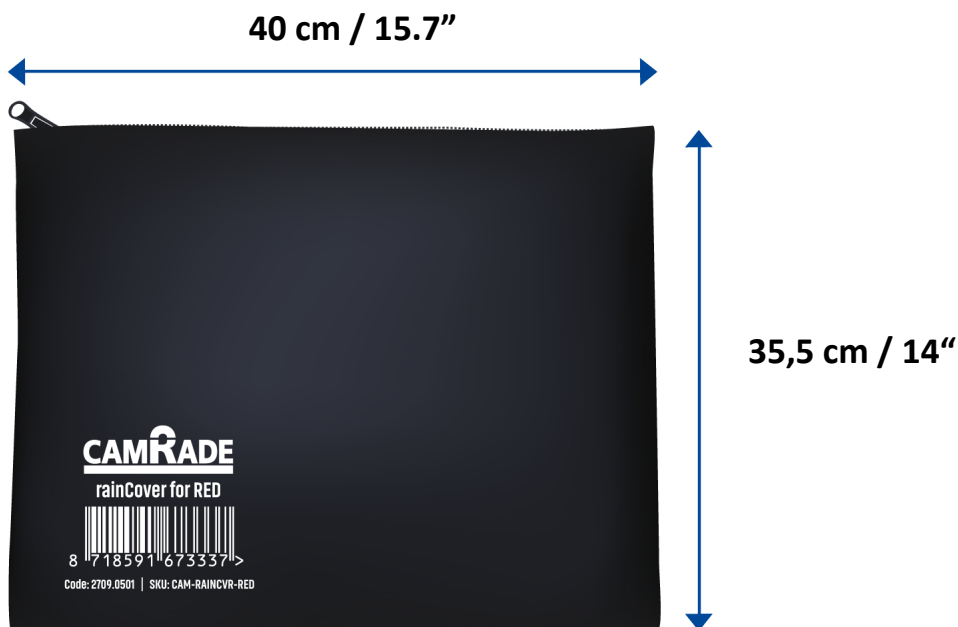

Technical Specifications

Accommodates	Wide range of RED Digital Cinema cameras
Max Lens Diameter	Ø 15 cm / 5.9"
Tripod mountable	Yes
Handheld	Yes
Colour	Black
Length	50 cm / 19.7" (body only, excl. lensC M & excl. battery extension), 70 cm / 27.6" (body + lensC M), 70 cm / 27.6" (body + battery extension) 90 cm / 35.4" (body + lensC M + battery extension)
Type of closure	Hook-and-loop & zippers
Zippers color(s)	Black
Main material	420 Denier Nylon Fabric
Transparent	Clear Vinyl
Items included	Storage pouch
camRade lensC	Compatible
Designed in	The Netherlands
Made in	China
Warranty	10-Year Warranty

Packaging

Weight: 0.65 kg / 1.4 lb